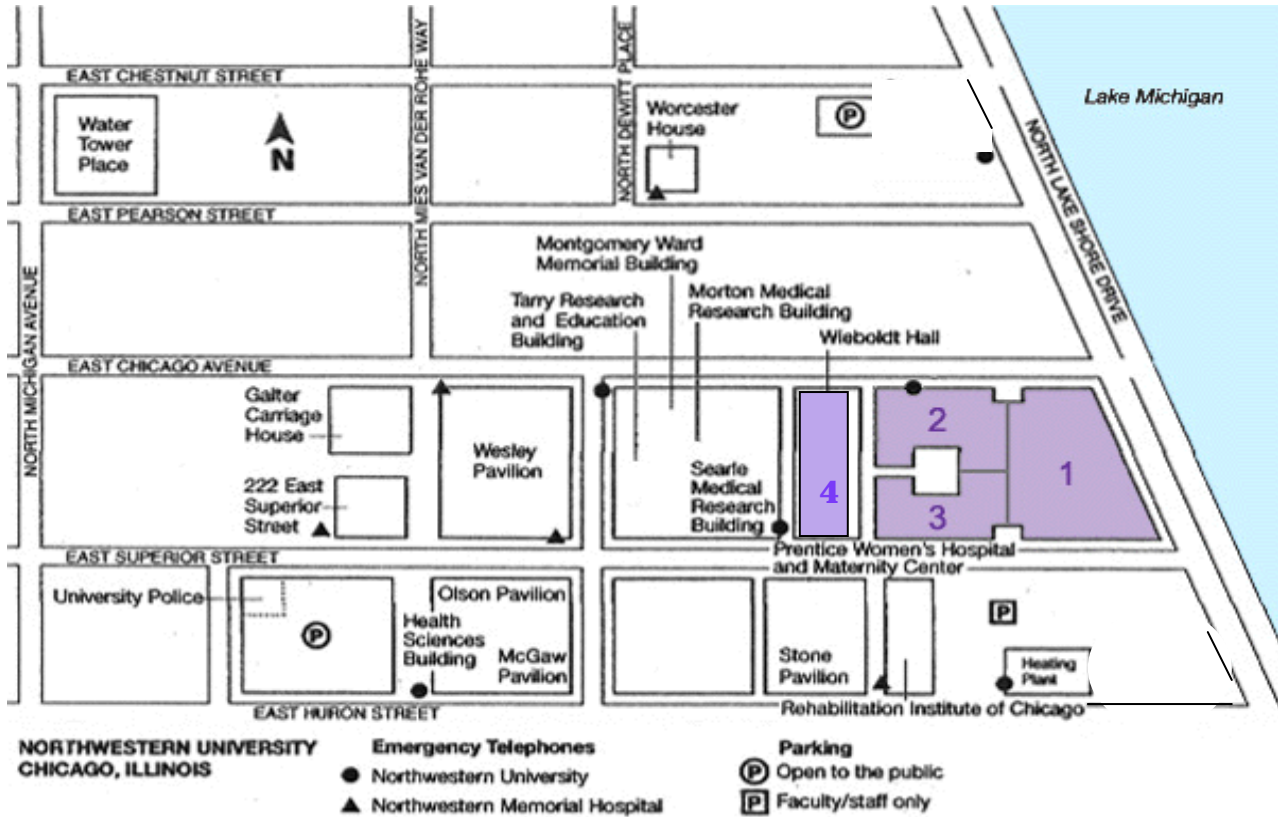

Chicago Campus Map

Northwestern University School of Law
 Center for Career Strategy and Advancement
 357 East Chicago Avenue, Levy Mayer 124
 Chicago, IL 60611

1	Arthur Rubloff Building	375 East Chicago Avenue
2	Levy Mayer Hall	357 East Chicago Avenue
3	Robert McCormick Hall	350 East Superior Street
4	Wieboldt Hall	340 East Superior Street

Driving to Chicago Campus from O'Hare Airport

Follow signs indicating "Exit to City" out of the airport. You will be entering I-90 East (Kennedy Expressway). Follow I-90 East for approximately 25 miles, 25-45 minutes, depending on traffic. Exits you will pass will include Cumberland Avenue, Irving Park Road and North Avenue. Once you pass the North Avenue exit, move into the right lane to prepare to exit at Ohio Street (second exit after North Avenue) -- Ohio Street is a one-way exit going east. Take Ohio, for approximately 12 traffic lights, to Fairbanks Court. Turn left on to Fairbanks Court. You are now entering Northwestern University's Chicago Campus.

Driving to Chicago Campus from Midway Airport

Go north on Cicero to 55 East/North (Stevenson Expressway). Follow I-55 for approximately 10 miles, 20-30 minutes, depending on traffic. Exit on to Lake Shore Drive, North. Follow Lake Shore Drive North for approximately 4 miles. Exit on Chicago Avenue. Go one block west to Fairbanks Court. Turn left on to Fairbanks Court. You are now entering Northwestern University's Chicago Campus.